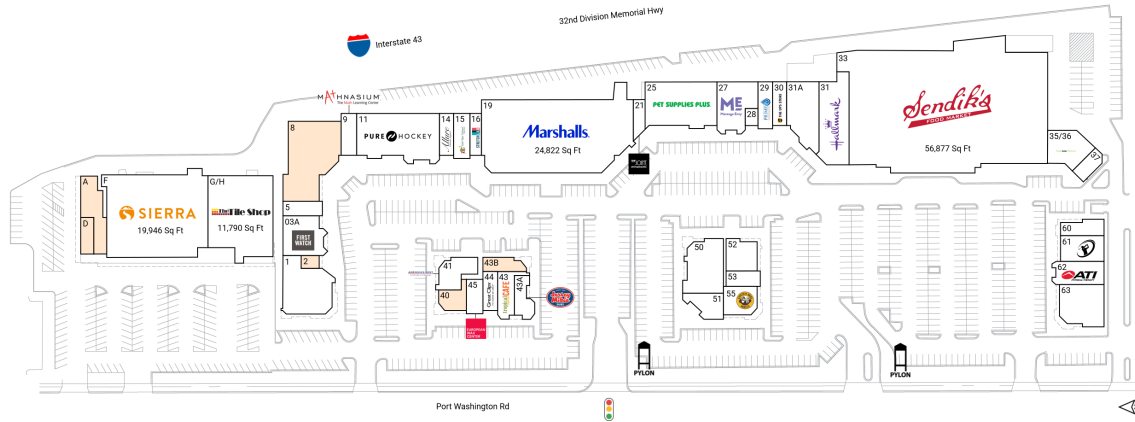

# Mequon Pavilions

10930 N Port Washington Road | Mequon, WI 53092

Ozaukee County Milwaukee-Waukesha, WI 218,392 Sq Ft

43.2183, -87.9229

## Available Spaces

2	592 Sq Ft	360°	43B	1,699 Sq Ft	360°
8	9,038 Sq Ft	360°	A	3,284 Sq Ft	360°
40	1,455 Sq Ft	360°	D	1,167 Sq Ft	360°

## Current Tenants Space size listed in square feet

1	Chancery Restaurant of Mequon	5,808	35/36	Hassleless Mattress	3,357
03A	First Watch	4,030	37	Elite Nutrition Vitamins and S	950
5	Hart Hearing Care Centers	1,376	41	America's Best Contacts & Eyeglasses	2,265
9	Mathnasium	1,540	43	Tropical Smoothie Cafe	1,574
11	Pure Hockey	8,423	43A	Jersey Mike's	1,491
14	Allure Intimate Apparel	1,480	44	Great Clips	1,332
15	Wild Birds Unlimited	1,673	45	European Wax Center	1,320
16	StretchLab	1,540	50	Game Universe	4,300
19	Marshalls	24,822	51	Big Frog Custom T-Shirts	1,869
21	The Joint	1,285	52	Taco Pros	2,352
25	Pet Supplies Plus	6,963	53	Yen Ching Express	1,155
27	Massage Envy	3,731	55	Einstein Brothers	2,351
28	Klinke Cleaners	700	60	Bliss Nails & Spa	1,502
29	Prime IV Hydration & Wellness	1,498	61	Club Champion	2,656
30	The UPS Store	1,390	62	ATI Physical Therapy	2,764
31	Hallmark Cards	6,014	63	Neroli Salon and Spa	4,021
31A	Occupied	5,012	F	Sierra	19,946
33	Sendik's Food Market	56,877	G/H	The Tile Shop	11,790